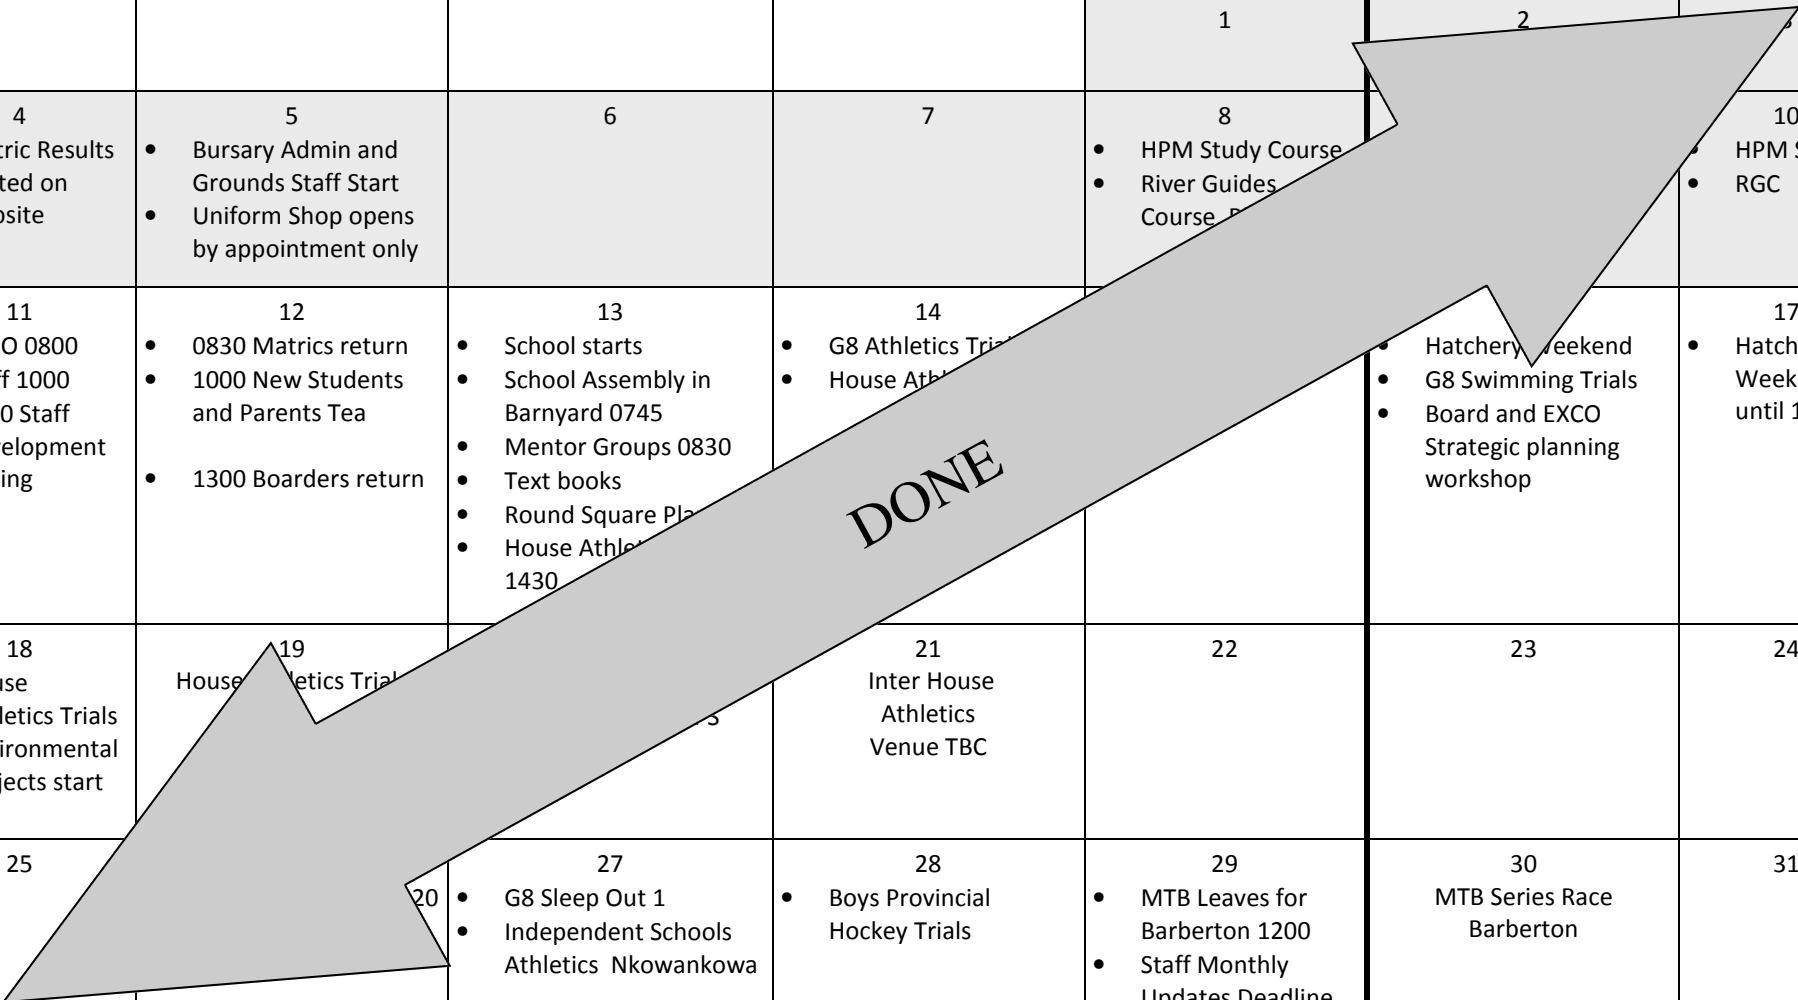

HPM: Human Progress Management
 RGC: River Guides Course
 HK: Heuvelkruin
 TBC: To Be Confirmed
 MTB: Mountain Biking

Environmental Projects

- Recycling
- Ecological footprint
- Water and electricity monitoring