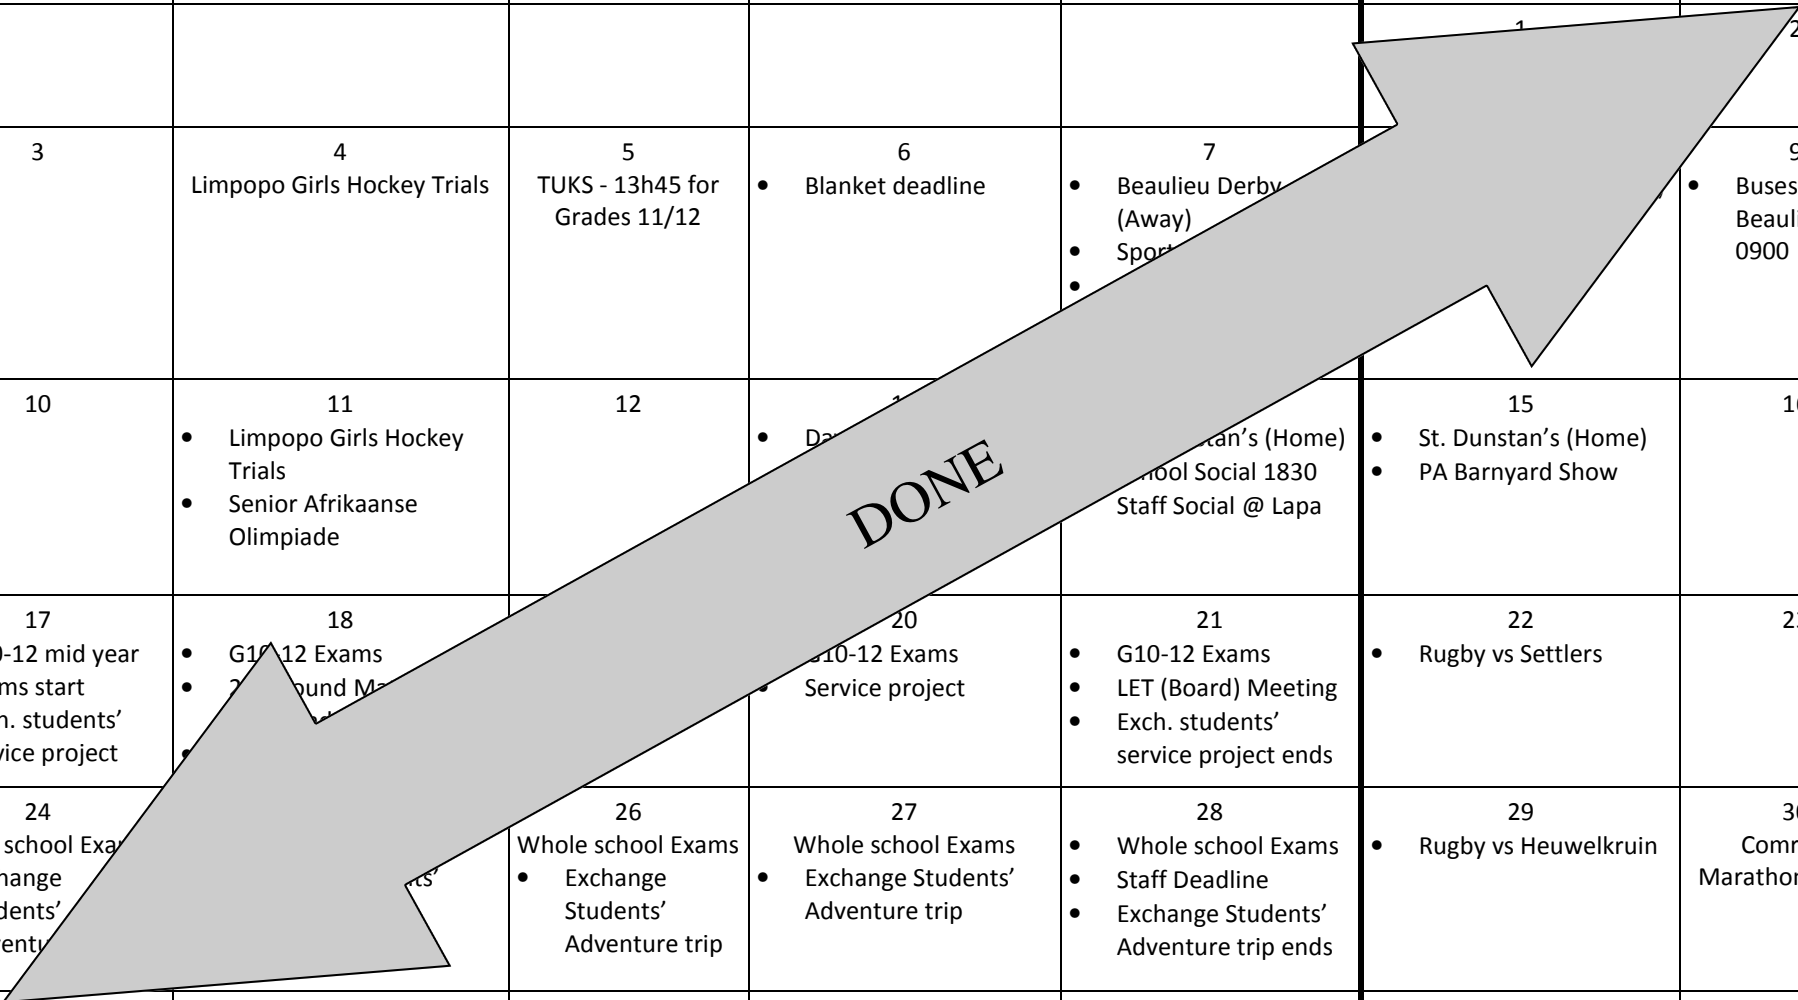

Mon	Tue	Wed	Thu	Fri	Sat	Sun
					1	2
3	4 Limpopo Girls Hockey Trials	5 TUKS - 13h45 for Grades 11/12	6 • Blanket deadline	7 • Beaulieu Derby (Away) • Sport		9 • Buses depart Beaulieu at 0900
10	11 • Limpopo Girls Hockey Trials • Senior Afrikaanse Olimpiade	12	13 • Day 1	14 • St. Dunstan's (Home) • School Social 1830 • Staff Social @ Lapa	15 • St. Dunstan's (Home) • PA Barnyard Show	16
17 • G10-12 mid year exams start • Exch. students' service project	18 • G10-12 Exams • 2nd Round M	19	20 • G10-12 Exams • Service project	21 • G10-12 Exams • LET (Board) Meeting • Exch. students' service project ends	22 • Rugby vs Settlers	23
24 Whole school Exams • Exchange Students' Adventure trip	25 • Exchange Students' Adventure trip	26 Whole school Exams • Exchange Students' Adventure trip	27 Whole school Exams • Exchange Students' Adventure trip	28 • Whole school Exams • Staff Deadline • Exchange Students' Adventure trip ends	29 • Rugby vs Heuwelkruin	30 Comrades Marathon Durban
31 Whole school Exams						

Senior exams 12 days   Junior exams 7 days
Exams have been shortened and start earlier to allow for the longer June/July holiday.
LET: Letaba Educational Trust (Board) Meeting